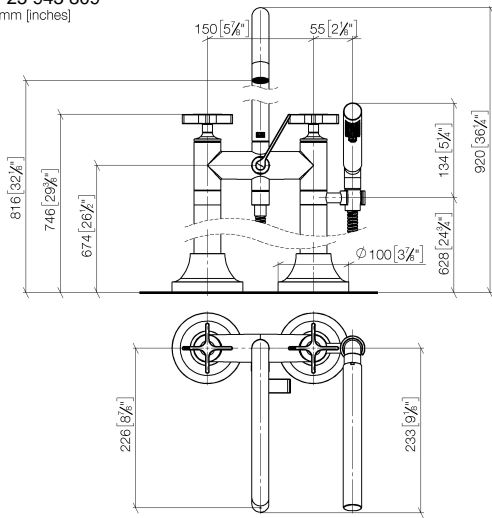

**VAIA Two-hole bath mixer for free-standing assembly with hand shower set -
Chrome**

VAIA

25 943 809

- spout: circular, air-enriched flow
- max. flow 24.6 l/min at 3 bar flow pressure
- Hand shower: COMPACT RAIN, max. flow rate 6.8 l/min (at 3 bar)
- hand shower with anti-scale system
- 221mm projection
- pivotable spout 360°
- rotary diverter for bath/shower
- total height 920 mm
- stand pipes height 628 mm
- height up to aerator 816 mm
- slide-on rosettes Ø 100 mm
- gauge 150 mm
- metal shower hose 1250mm with integrated anti-twist protection
- pivotable shower holder on the right foot

Required miscellaneous

- Concealed floor mounting -**
- max. recess depth 160 mm
 - min. recess depth 80 mm

35 951 970-90
0010

**VAIA Two-hole bath mixer for free-standing assembly with hand shower set -
Chrome**

VAIA

25 943 809
mm [inches]

Flow rate chart

Codes & Standards

ASME A112.18.1/CSA B125.1	California Energy Commission (CEC)
---------------------------------	--

VAIA Two-hole bath mixer for free-standing assembly with hand shower set -
Chrome