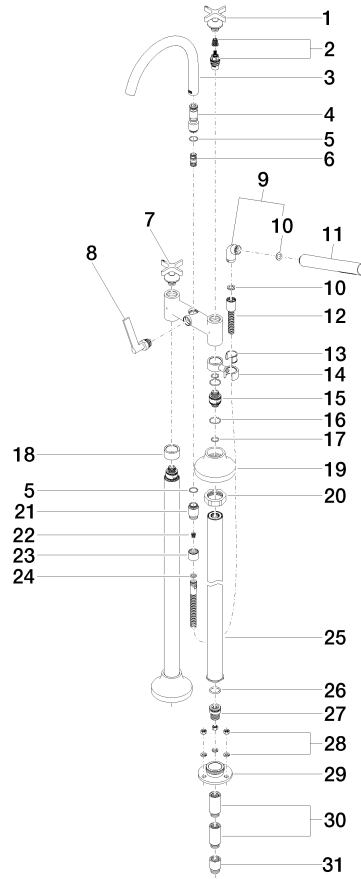

25 943 809

VAIA Two-hole bath mixer for free-standing assembly with hand shower set - Chrome

VAIA

25 943 809

Spare parts list

No.	Item Number	Name	Quantity used	Delivery time
1	90 20 80 010 01-00	handle (cold)	1	10
2	90 90 03 131 00 90	top	1	2
3	90 28 22 317 00-00	spout	1	10
4	09 24 03 273-00	nipple	1	10
5	90 14 10 032 00 90	seal	1	2
6	90 21 10 011 00 90	diverter	1	2
7	90 20 80 011 01-00	handle (hot)	1	10
8	90 20 80 015 02-00	handle	1	10
9	04 24 04 189 00-00	nipple	1	10
10	90 14 20 002 00 90	seal	1	2
11	28 019 979-00	Hand shower - Chrome	1	2
12	90 30 02 072 00-00	Metal shower hose 1/2" x 3/8" x 1250 mm - Chrome	1	10
13	90 18 40 035 00 90	sleeve	1	2
14	04 28 10 029 01-00	holder	1	10
15	09 29 05 021 20 90	nipple	2	2
16	09 14 10 112 90	seal	4	2
17	90 14 10 055 00 90	seal	4	2
18	09 28 10 028-00	sleeve	1	10
19	90 27 80 019 00-00	rosette	2	10
20	09 23 30 040-07	nut	2	30
21	09 24 03 121-00	nipple	1	10
22	09 23 01 131 90	back-flow preventer	1	2
23	09 21 02 143-00	sleeve	1	10
24	90 14 20 026 00 90	seal	1	2
25	04 28 22 009 20-00	connection	2	10
26	09 14 10 081 90	seal	2	2
27	09 24 03 094-07	nipple	2	30
28	04 23 10 023 00 90	fixing set	6	2
29	09 30 11 130-07	connection	2	30
30	09 24 03 081 10 90	extension	4	2
31	09 24 03 080 90	extension	2	2